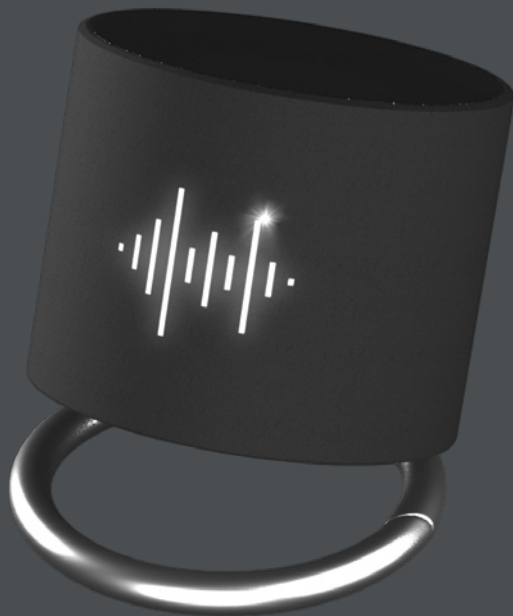

.30L black

speaker light ring 3W / S26

Ø 50 x 45 mm
logo : 25x 25 mm
rubber / aluminium
mini : 25 pces

500 mAh

micro
conferencing

3 W

bluetooth™
5.0

stereo

lighting
logo