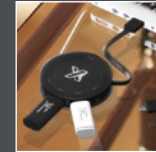

wireless base FSC wood / H16

wireless charger 5W + 4 USB ports 2.0
type C 3.0 adapter included
Ø 80 x 20 mm
logo : Ø 24 mm
antibacterial rubber
mini : 25 pces

wireless
charger 5W

USB hub

fast charge

lighting
logo

antibacterial
treatment