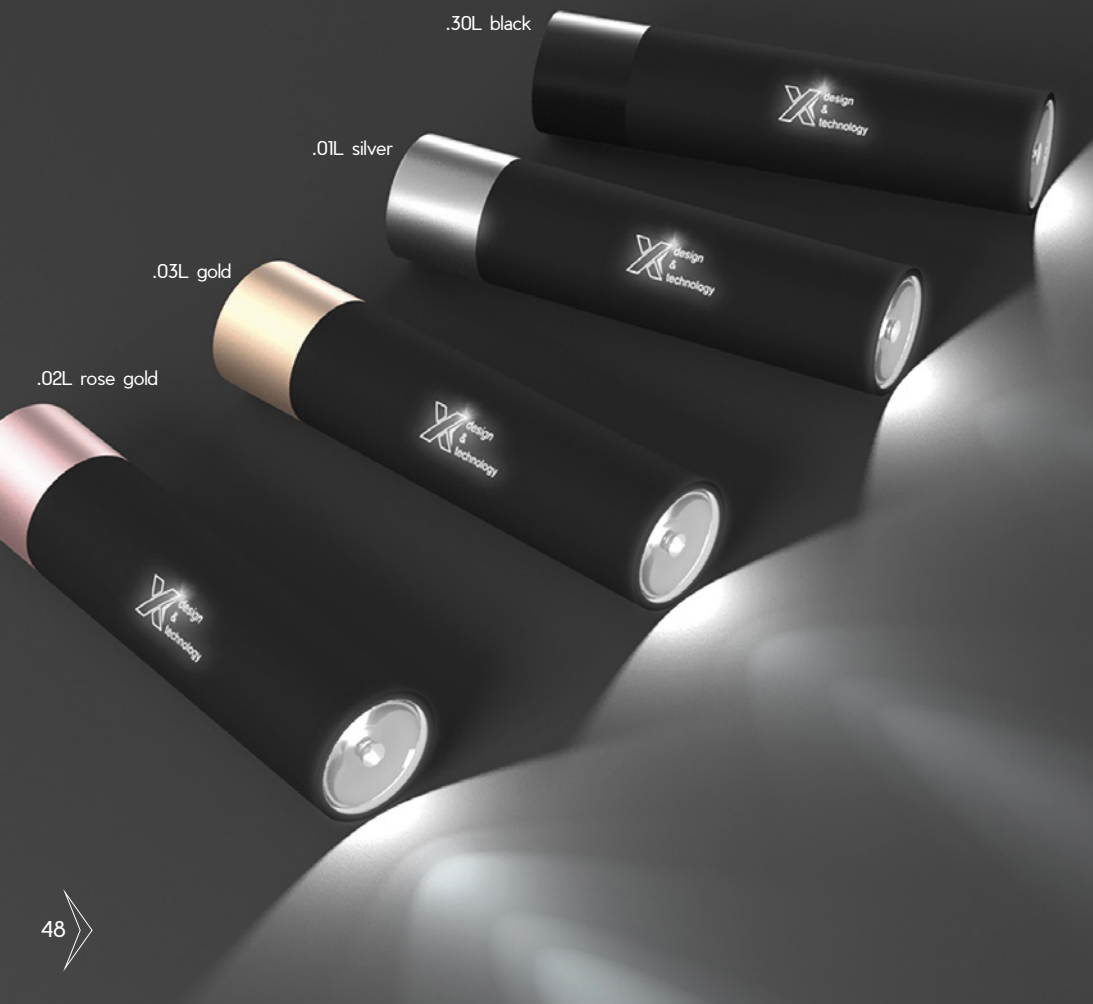

71x50x63 mm
logo : 26x15,6 mm
rubber
travel case
mini : 25 pces

usb hub

fast
charging

lighting
logo

.30L black

.01L silver

.03L gold

.02L rose gold