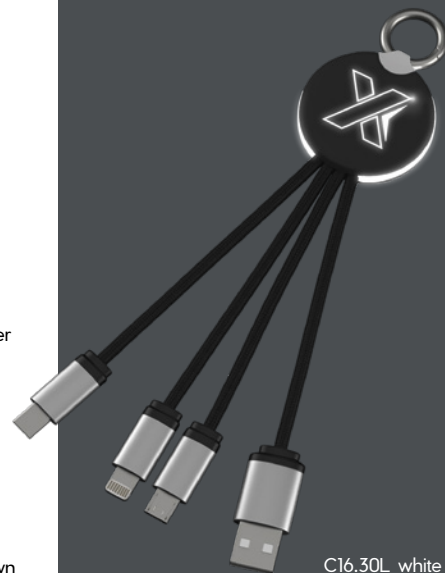

cable
3 en 1

lighting
logo

C15.30L black

C15.30LB blue
light

C15.30LR red
light

C15.03L gold

C15.04L silver

C15.21L garnet

C15.26L
amethyst

C15.53L blue

C15.70L brown

C16.30LB blue

C16.30LR red

C16.30L white

C17.30L white

C17.30LR red