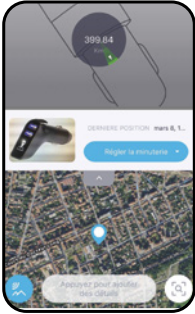

car tracker/V11

GPS
82x48x22.5 mm
logo : 23x10 cm
rubber
mini : 25 pces

fast charging

lighting logo