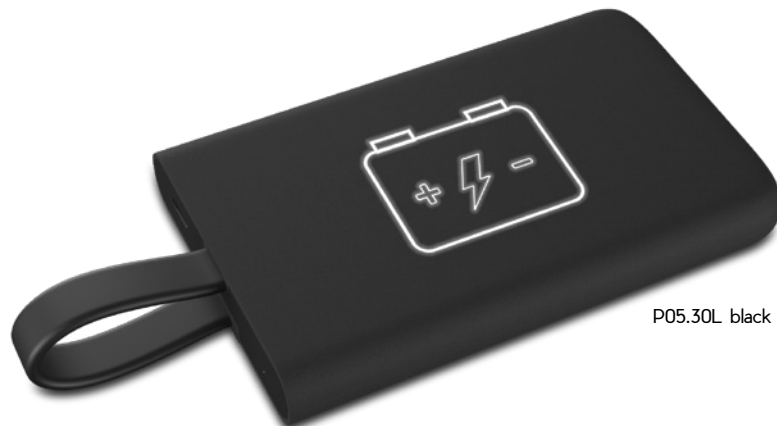

shake
function

3 in 1
cable

fast
charging

antibacterial
treatment

lighting
logo

P05.30L black

P06.30L black

.30L black